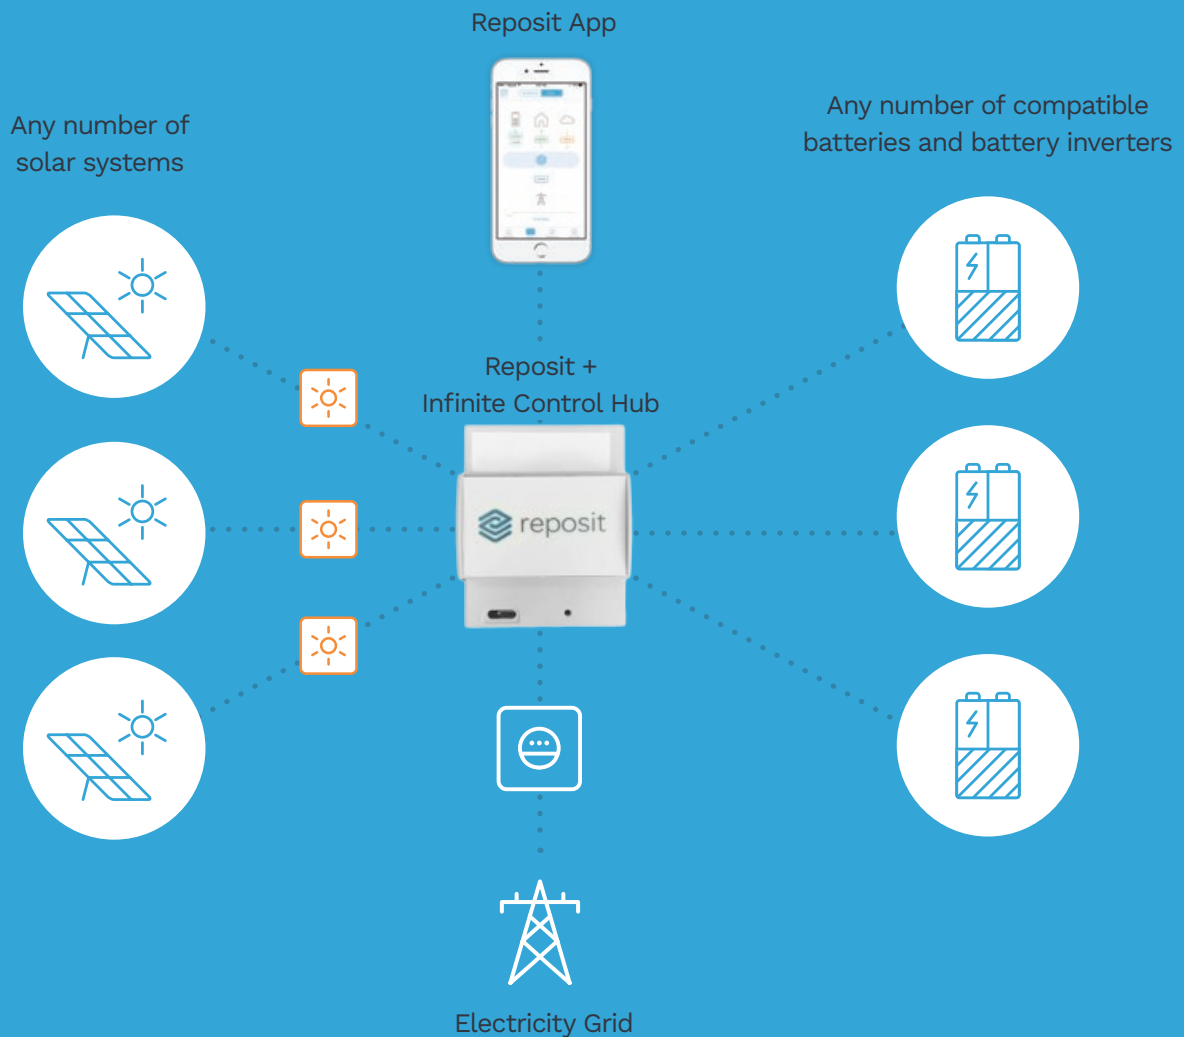

 Reposit Box
  Solar Inverter
  Meter
  Battery

Don't be limited by your first storage system

The Reposit Infinite control hub now allows installation of any number of compatible batteries and battery inverters into a single Reposit controlled storage system.